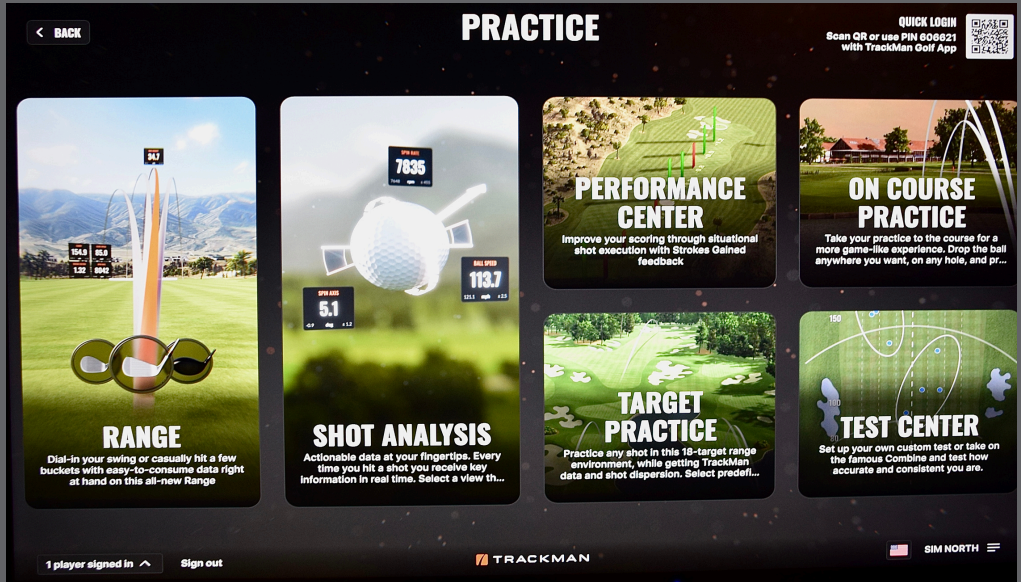

PERFORMANCE CENTER
Improve your scoring through situational shot execution with Strokes Gained feedback

ON COURSE PRACTICE
Take your practice to the courses for a more game-like experience. Drop the ball anywhere you want, on any hole, and pr...

TARGET PRACTICE
Practice any shot in this 19-target range environment, while getting TrackMan data and shot dispersion. Select preferi...

TEST CENTER
Set up your own custom test or take on the famous Combine and test how accurate and consistent you are.

1 player signed in Sign out TRACKMAN SIM NORTH

Du er nu inde i "Shot Analysis"

Her kan du trykke på de 9 vinduer i kvadratet oppe i højre hjørne af skærmen, hvor du kan vælge hvilke views du gerne vil have op på skærmen

Impact og Impact Location vil vise dig hvor i køllen du rammer bolden.

Numbers der får du alle de tal Trackman kommer med, hvor du kan trykke og highlighte de tal du gerne vil have op

Target Practice Range