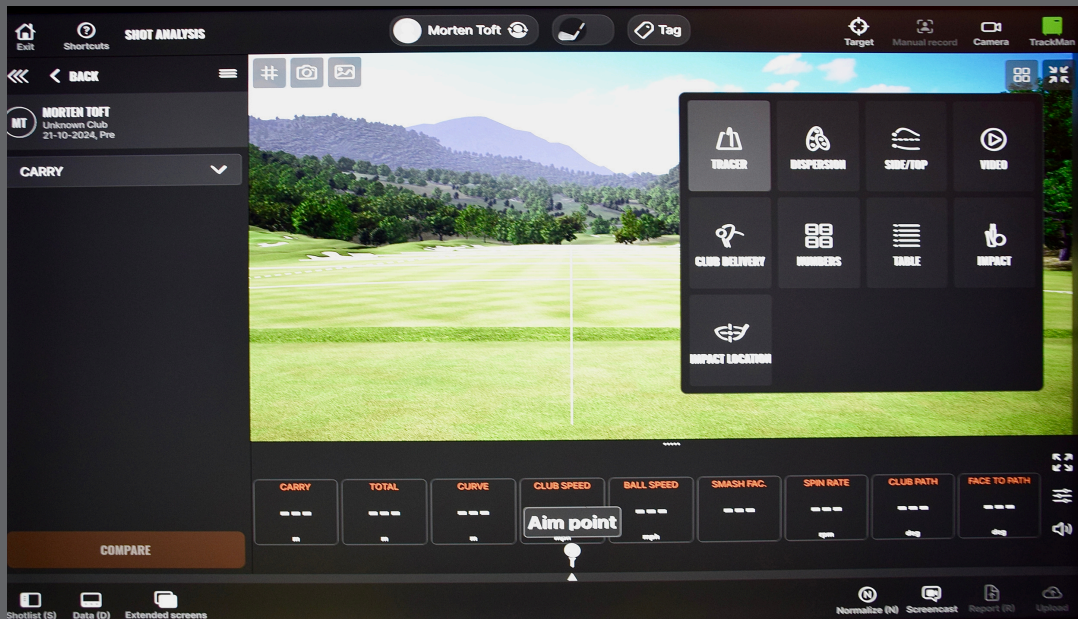

PERFORMANCE CENTER
Improve your scoring through situational shot execution with Strokes Gained feedback

ON COURSE PRACTICE
Take your practice to the courses for a more game-like experience. Drop the ball anywhere you want, on any hole, and pr...

TARGET PRACTICE
Practice any shot in this 19-target range environment, while getting TrackMan data and shot dispersion. Select preferi...

TEST CENTER
Set up your own custom test or take on the famous Combine and test how accurate and consistent you are.

1 player signed in Sign out TRACKMAN SIM NORTH

Du er nu inde i "Shot Analysis"

Her kan du trykke på de 9 vinduer i kvadratet oppe i højre hjørne af skærmen, hvor du kan vælge hvilke views du gerne vil have op på skærmen

Impact og Impact Location vil vise dig hvor i køllen du rammer bolden.

Numbers der får du alle de tal Trackman kommer med, hvor du kan trykke og highlighte de tal du gerne vil have op

Target Practice Range